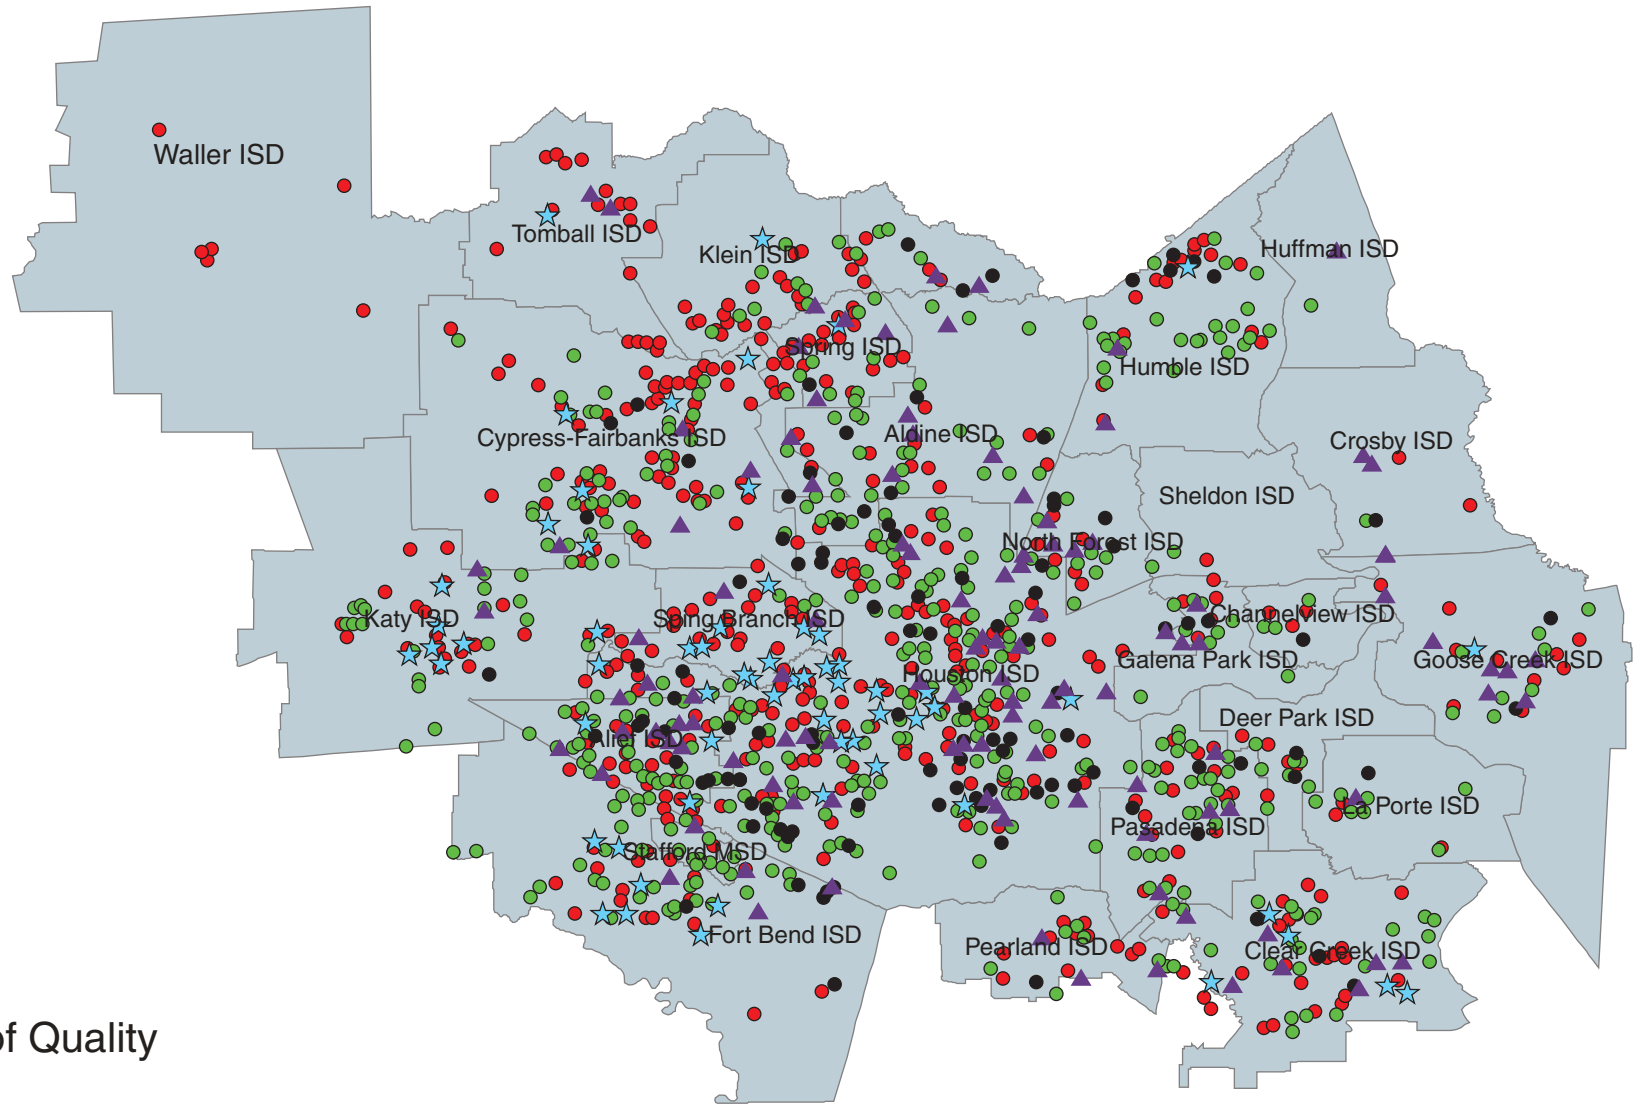

Map 4. Licensed Child Care in the Houston Region with Quality Indicators.

Indicators of Quality

- 1    ▲ TRS    ★ NAEYC
- 2
- 3